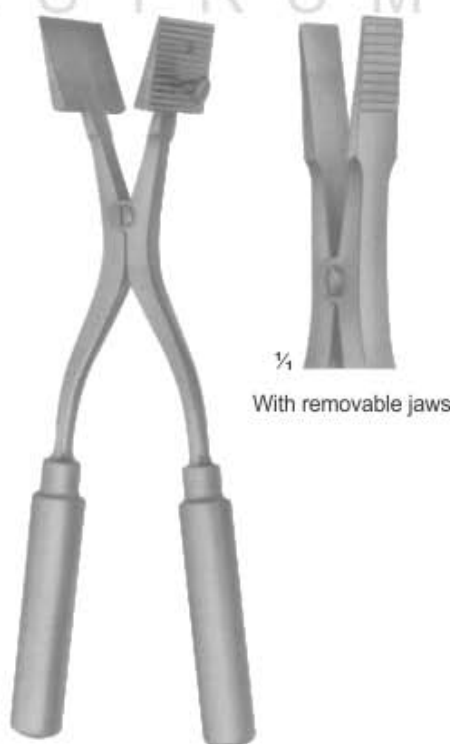

SPREADER PLASTER
04-493 29 cm
With removable jaws