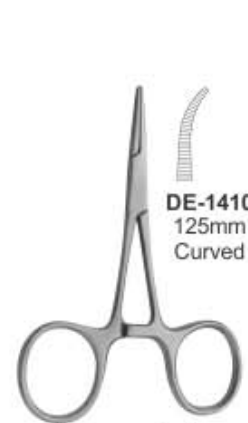

DE-1398
Crile-Wood
150mm

Castroviejo
DE-1399 str 140mm cvd
DE-1400 str 180mm cvd

Olsen-Hegar Needle
Holder With Scissors
DE-1401 140mm

Gillies Needle
Holder With Scissors
DE-1402 160mm

Mathieu
DE-1403 140mm
DE-1404 170mm

Castroviejo
DE-1405 str 140mm cvd
DE-1406 str 180mm cvd

Olsen-Hegar Needle
Holder With Scissors
DE-1407 140mm

Gillies Needle
Holder With Scissors
DE-1408 160mm

Hartmann (Baby
Mosquito)
DE-1409 90mm straight