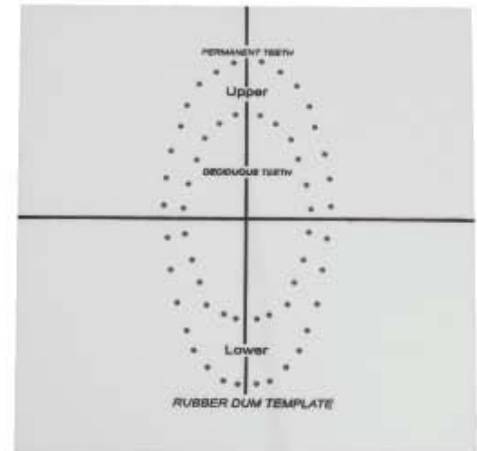

DE-1488
Rubber Dum Template